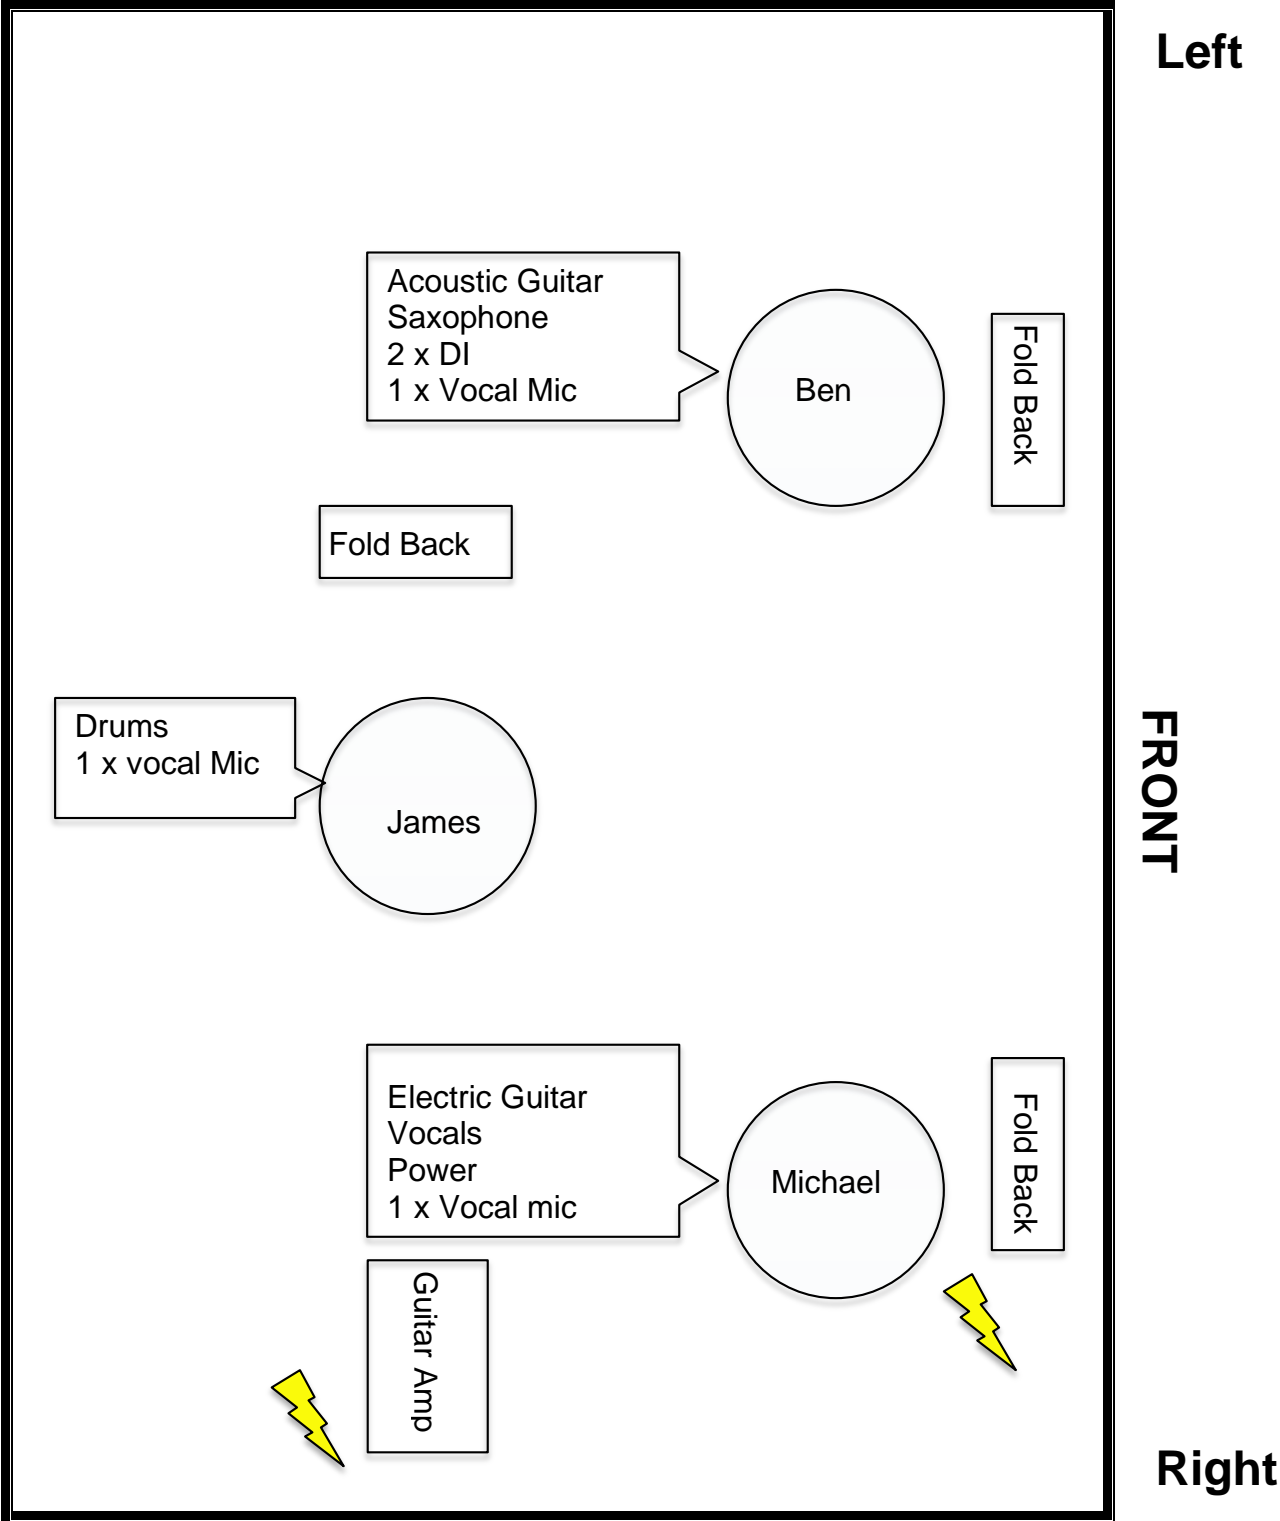

Stage Plot Example

Band Name

This is an example of an acceptable stage plot scanned and uploaded. The better the information provided, the better the service our team can give you.

If you have any special sound/set up requirements, and are using the in house sound engineer, please list any sound or mixing requirements that you have and be sure to make contact with the sound engineer before the show. It is also a good idea to arrive well before your set up time to introduce yourself to the stage manager and sound tech to discuss set up and mixing requirements.